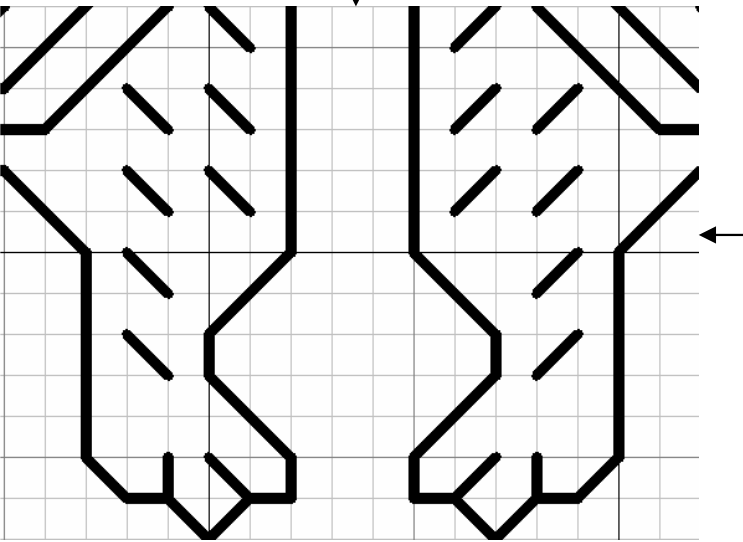

Blackwork Bulldogs

Blackwork Bulldogs

Design size = 101 x 95 stitches

25.7 x 24.1 cm at 10ct (5m / 1 strand)

18.3 x 17.2 cm at 14ct (4m / 1 strand)

14.3 x 13.4 cm at 18ct (3m / 1 strand)

Center

Blackwork Bulldogs